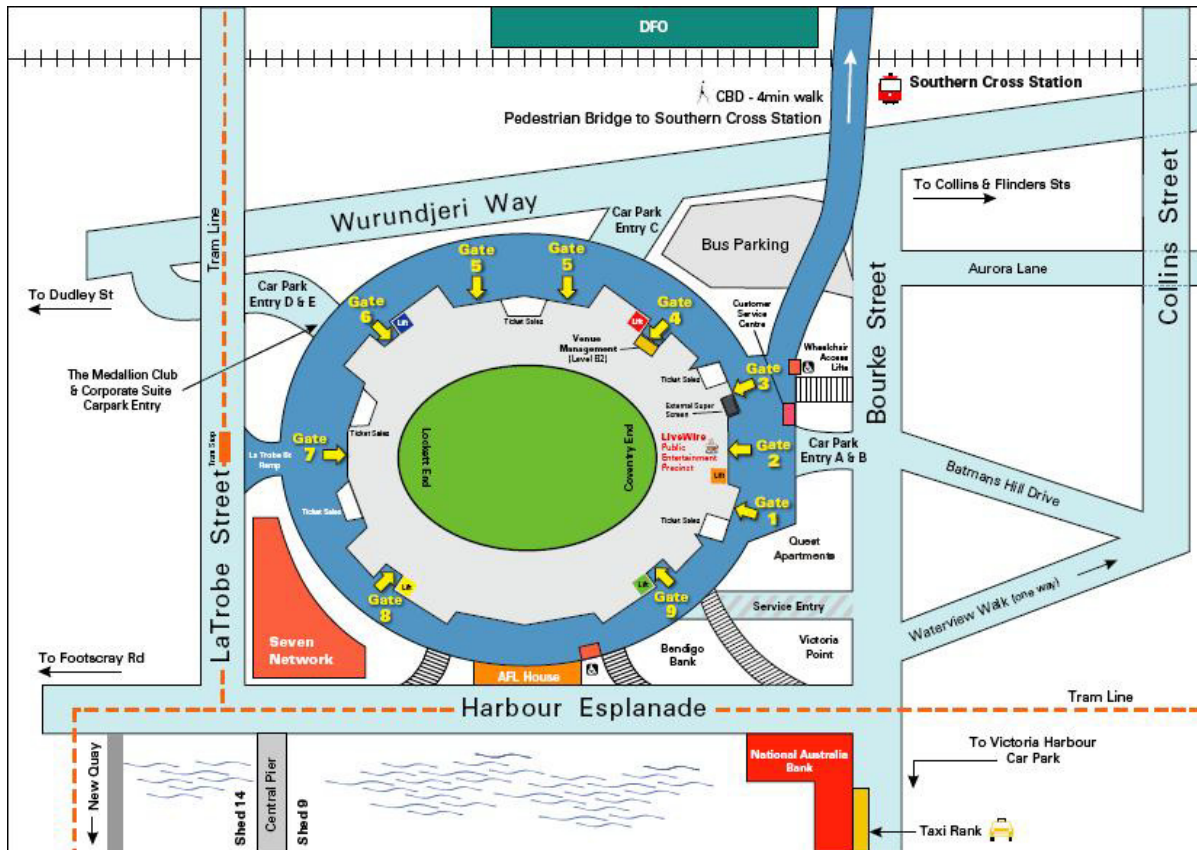

### By Private Vehicle

- Enter the Etihad Stadium car park via **Bourke Street - Car Park Entry A** (left ramp).
- Proceed to **Gate 9**.
- Take the lift to **Level 2** and follow the signs to the **Medallion Club**.

### By Taxi

- Direct the taxi to stop on the **Harbour Esplanade** side of the venue.
- Walk up the steps next to AFL House turn to your right, proceeding to **Gate 9**.
- Take the lift to **Level 2** and follow the signs to the **Medallion Club**.

### By Train

- Cross the Bourke Street Pedestrian Bridge from Southern Cross Station.
- When you get to the stadium, turn to your left, proceeding to **Gate 9**.
- Take the lift to **Level 2** and follow the signs to the **Medallion Club**.

### By Tram

- The La Trobe Street and City Circle trams can be utilised to get to Etihad Stadium. Please refer to the map once you alight the tram to ascertain the direction you need to travel to and around the venue to get to **Gate 9**.