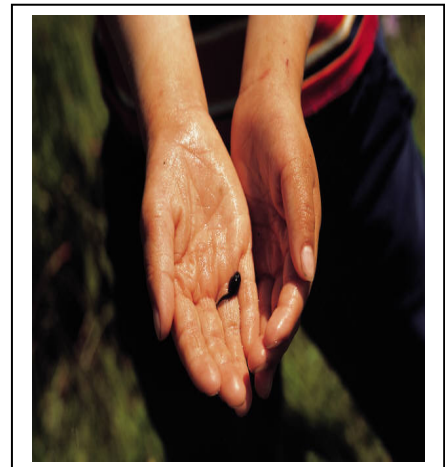

Please Use
Alcohol Hand Rubs
Before
**ENTERING AND
LEAVING**
This Unit

One PUMP each time is all
that you need

**RUB HANDS TOGETHER
FOR 15 SECONDS**

**Your family and friends will
thank you.**