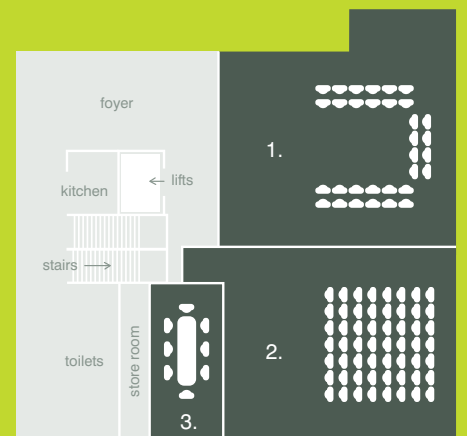

Conference Facility Floor Plan

conference facility level 1

1. conference (u-shape) style
2. theatrette style
3. boardroom style