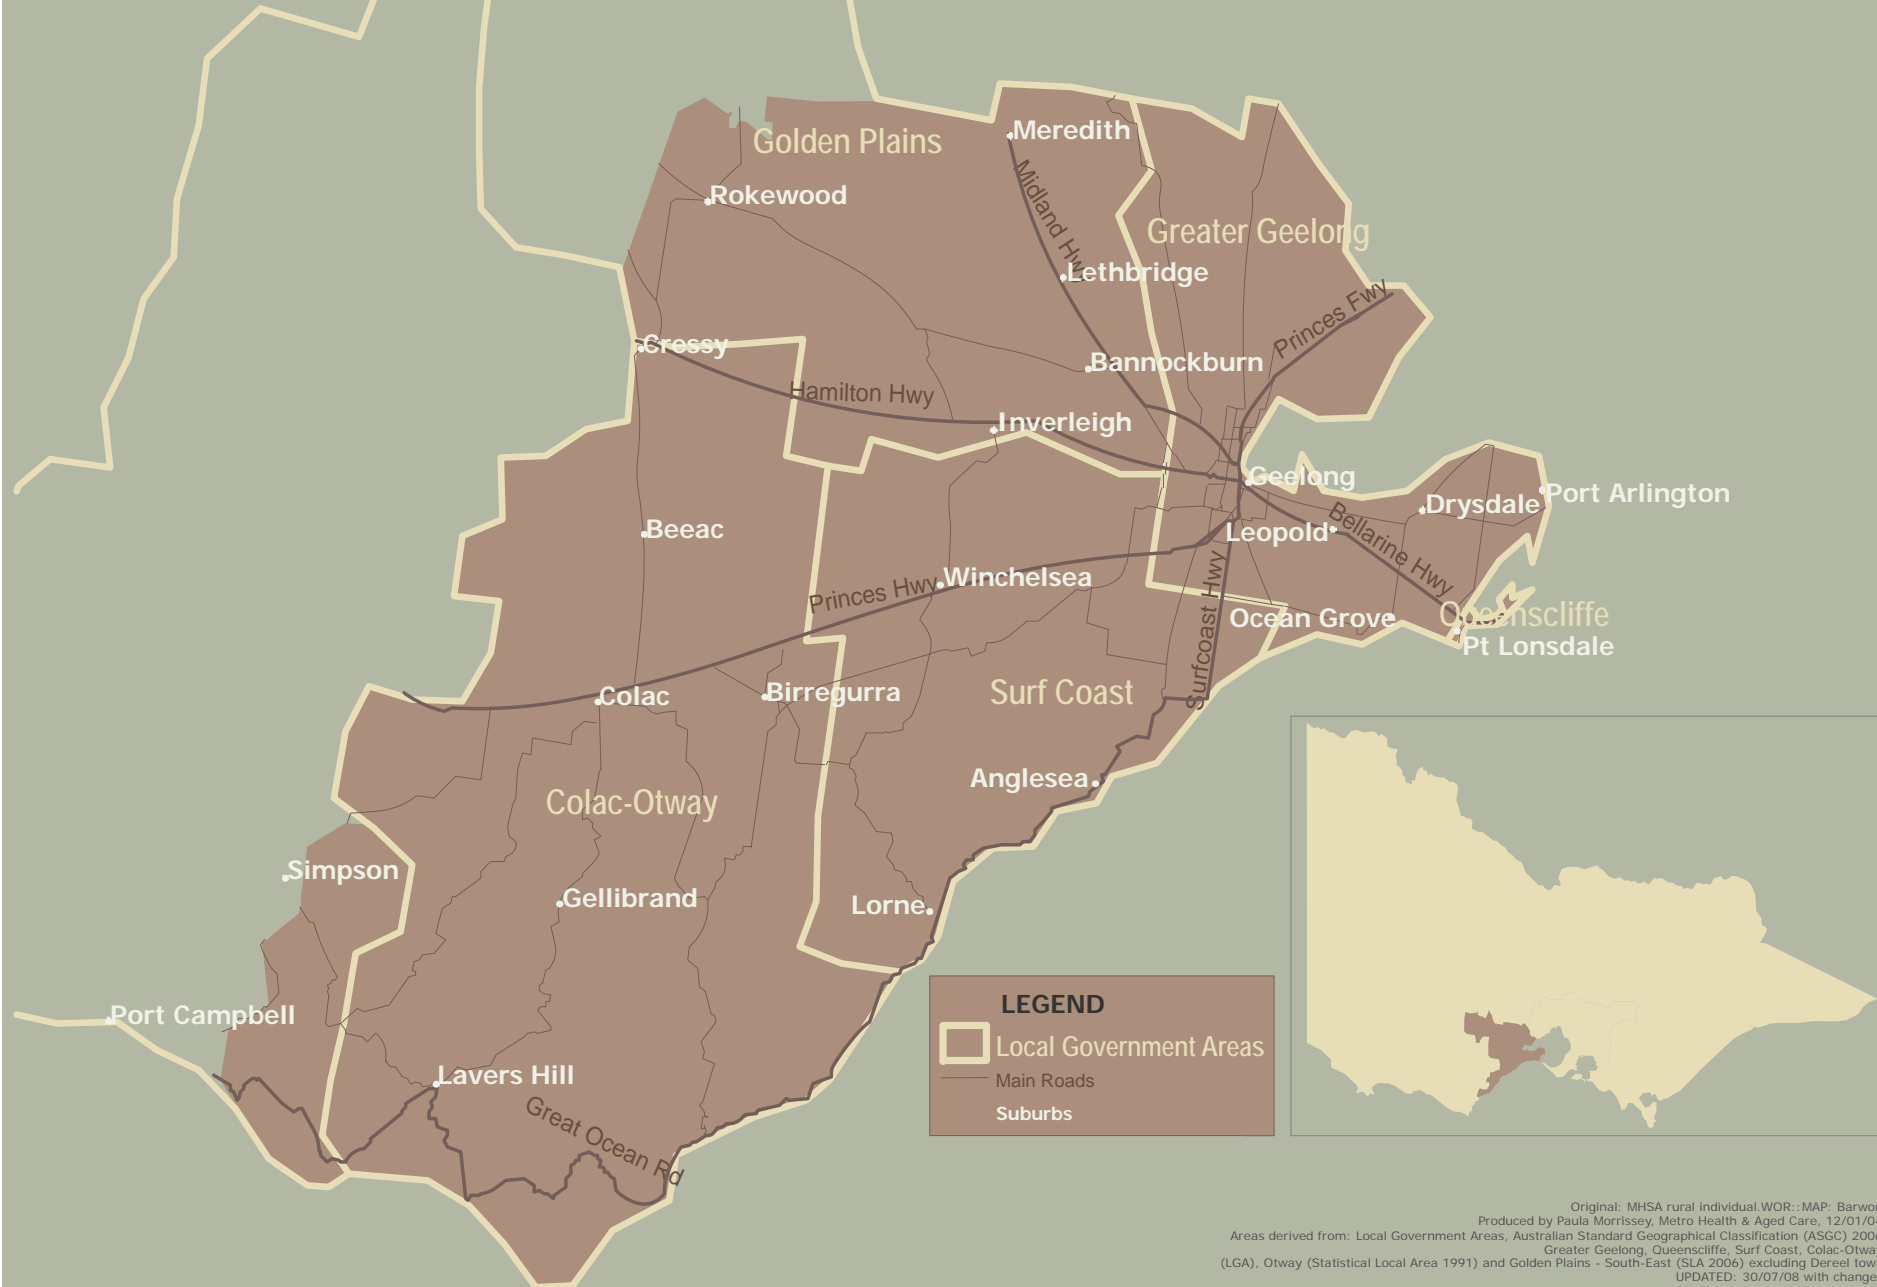

# Mental Health Service Area - Barwon

**LEGEND**

- Local Government Areas
- Main Roads
- Suburbs

Original: MHSa rural individual.WOR::MAP: Barwon  
 Produced by Paula Morrissey, Metro Health & Aged Care, 12/01/04  
 Areas derived from: Local Government Areas, Australian Standard Geographical Classification (ASGC) 2006  
 Greater Geelong, Queenscliffe, Surf Coast, Colac-Otway  
 (LGA), Otway (Statistical Local Area 1991) and Golden Plains - South-East (SLA 2006) excluding Dereel town  
 UPDATED: 30/07/08 with changes