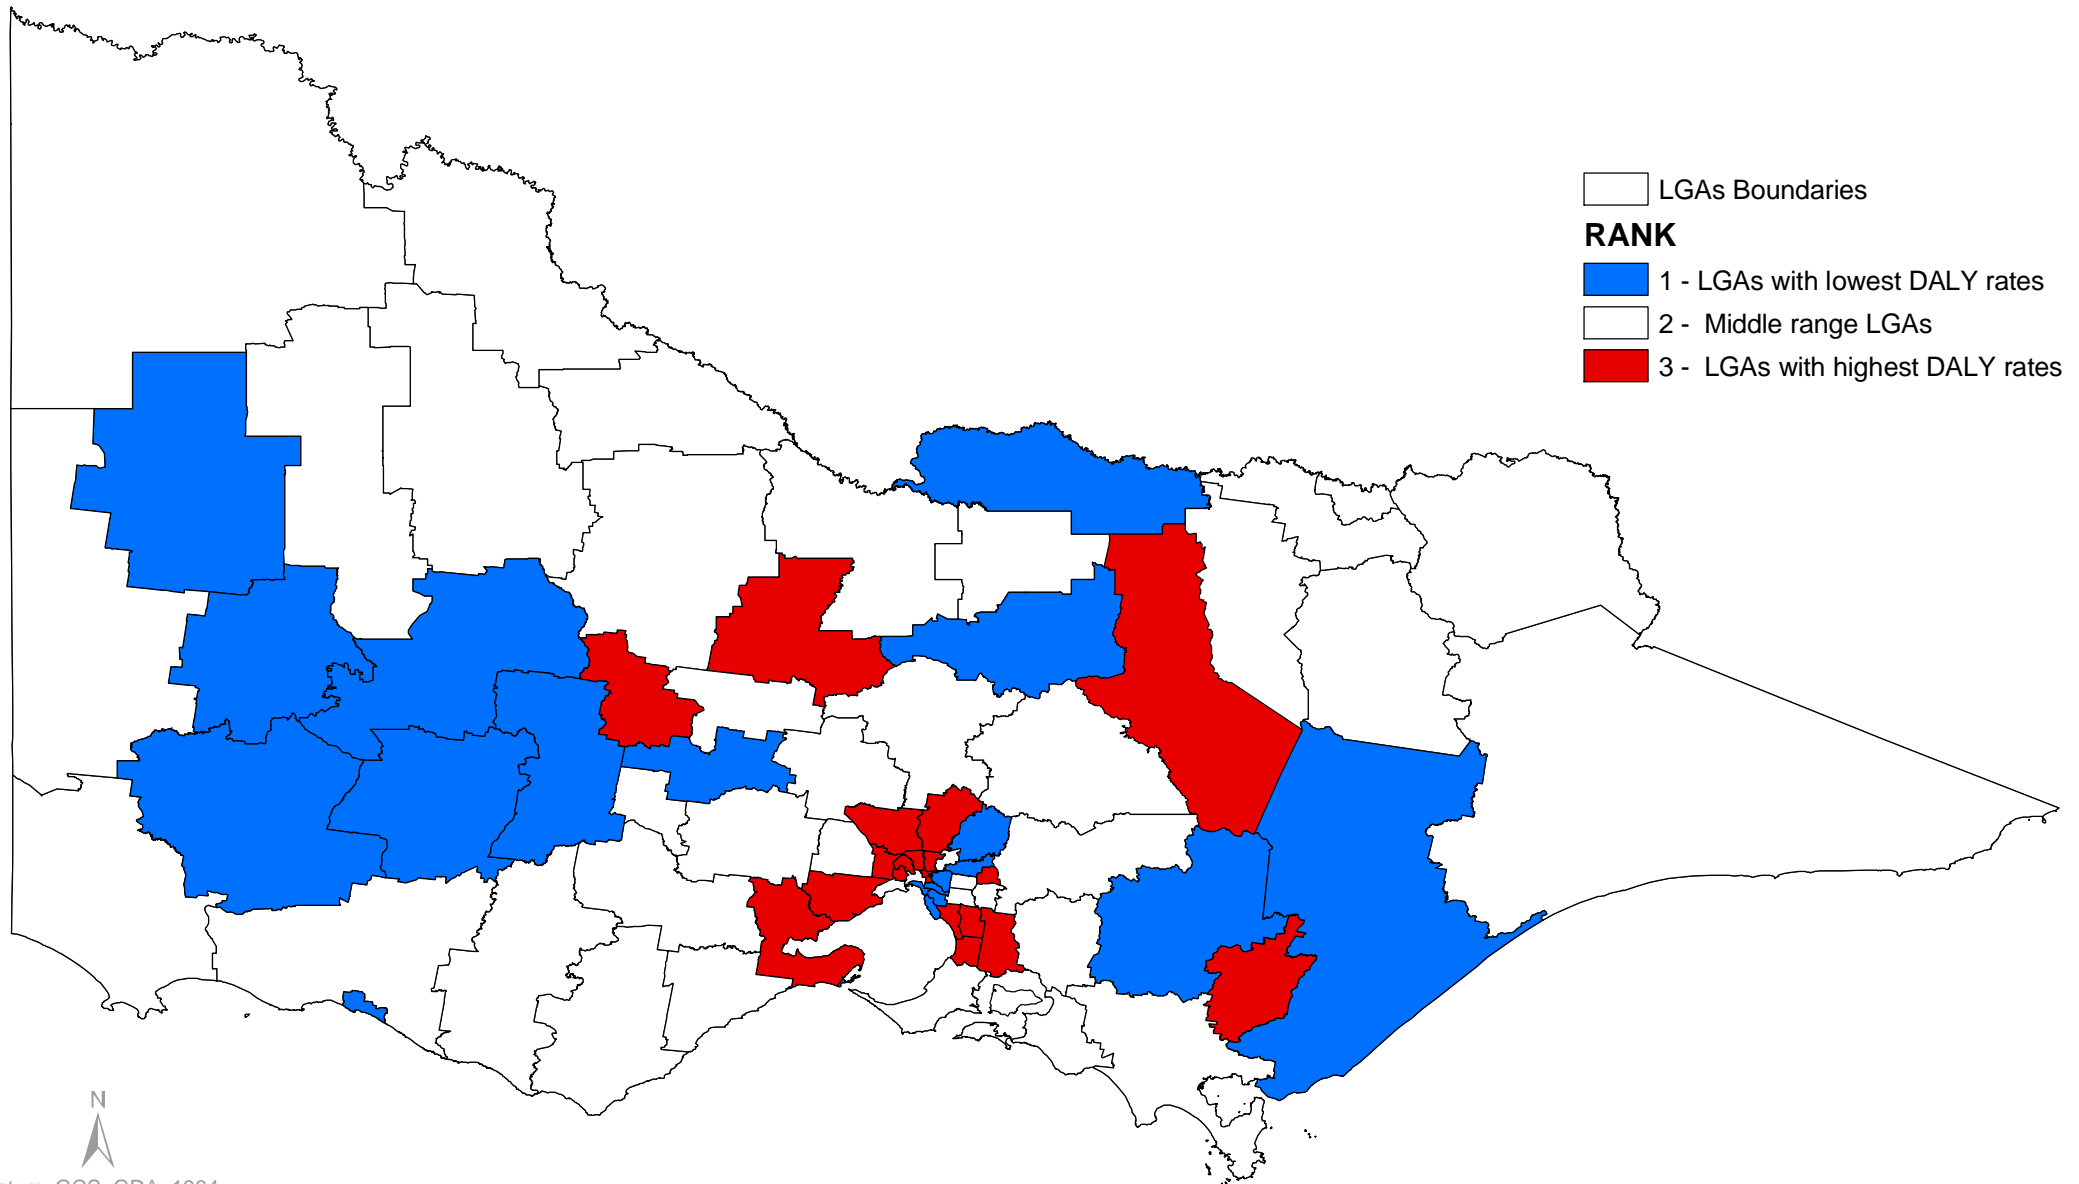

# Male Mental Disorders DALY rates by LGA, Victoria 2001

Datum: GCS\_GDA\_1994  
Workforce Planning Branch  
Department of Human Services  
Disclaimer: Data and information  
contained in this map is for  
information purposes only.

0 25 50 100 150 200 Kilometers