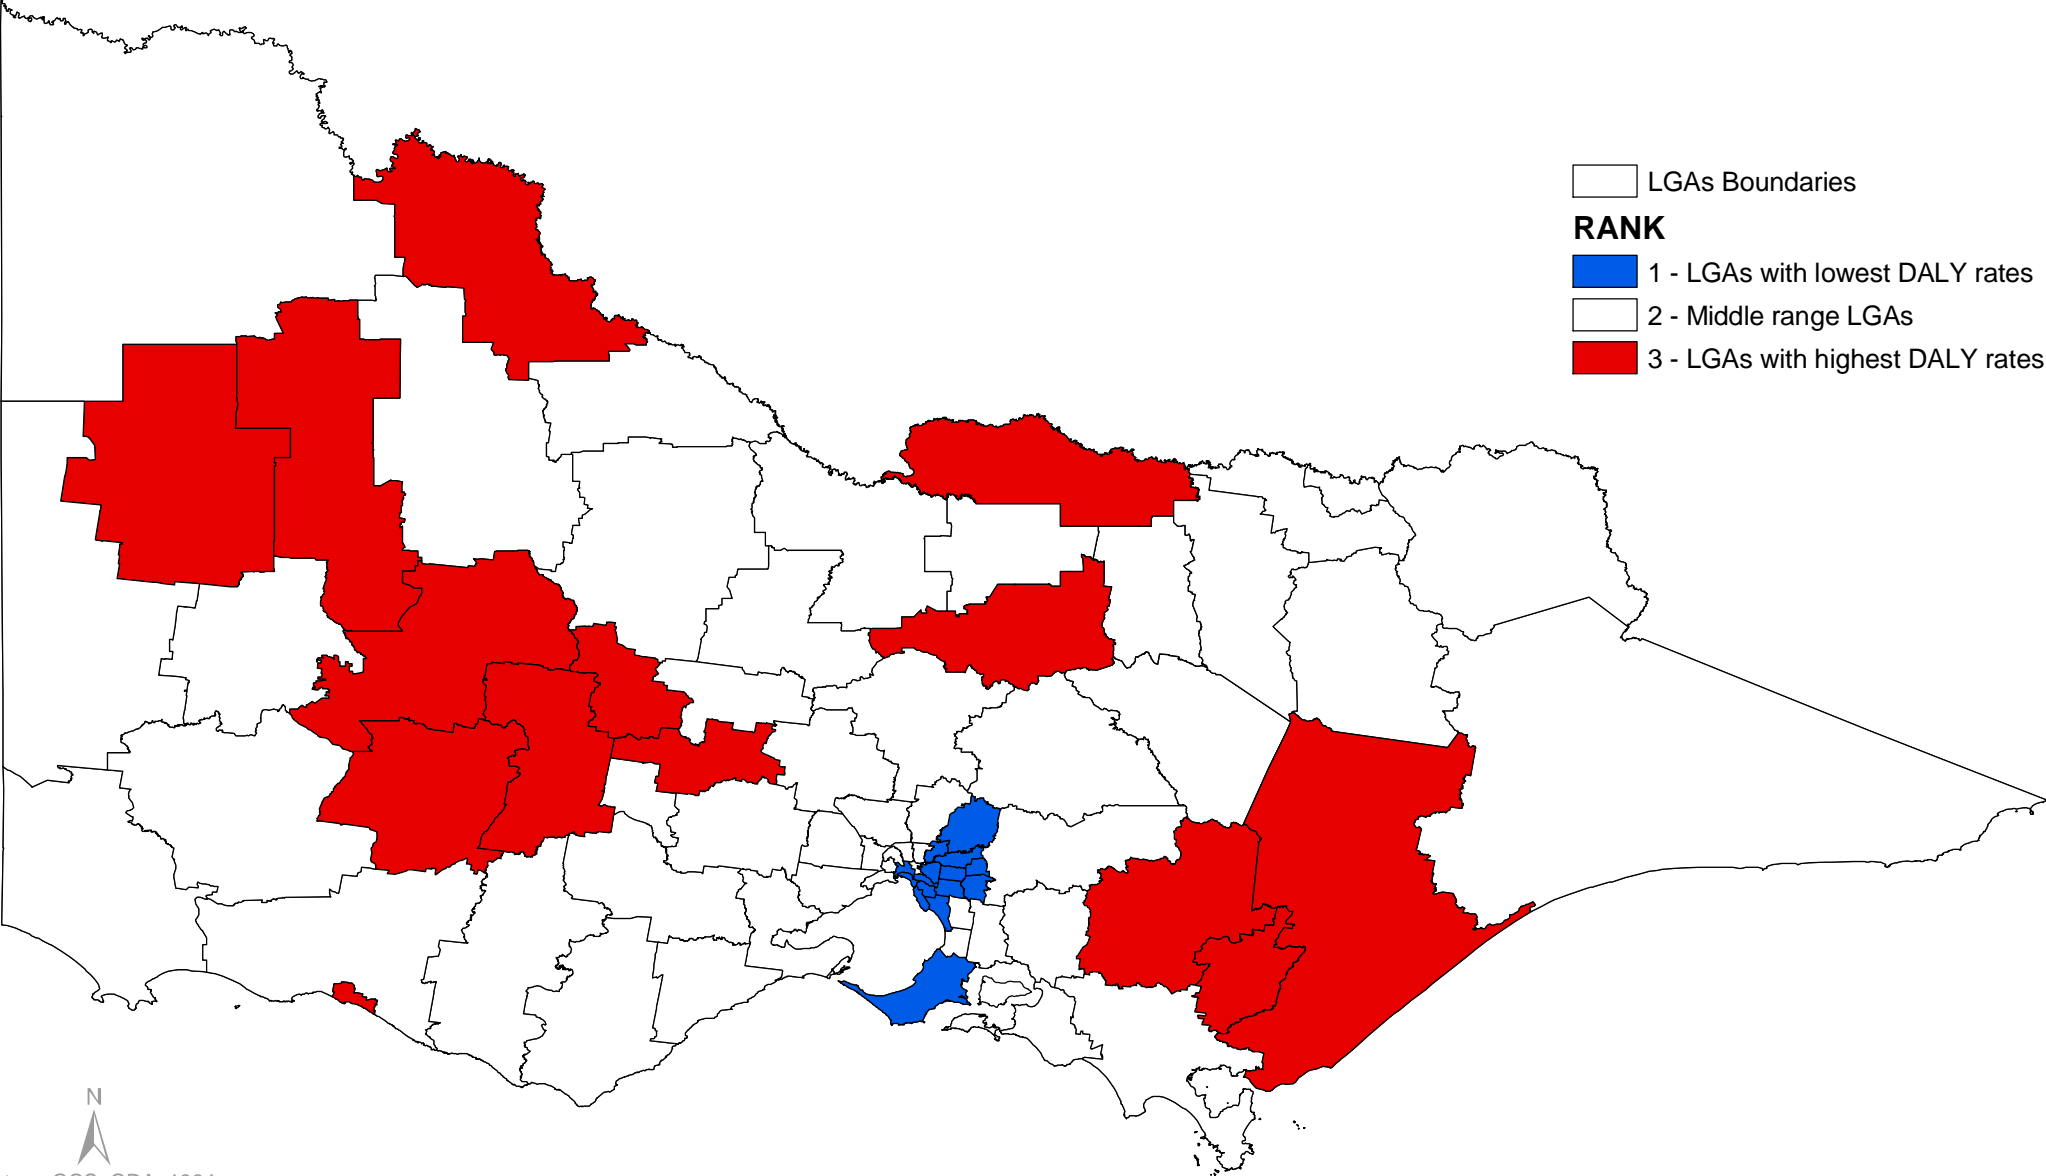

# Male Injuries DALY rates by LGA, Victoria 2001

Datum: GCS\_GDA\_1994  
Workforce Planning Branch  
Department of Human Services  
Disclaimer: Data and information  
contained in this map is for  
information purposes only.

0 25 50 100 150 200 Kilometers