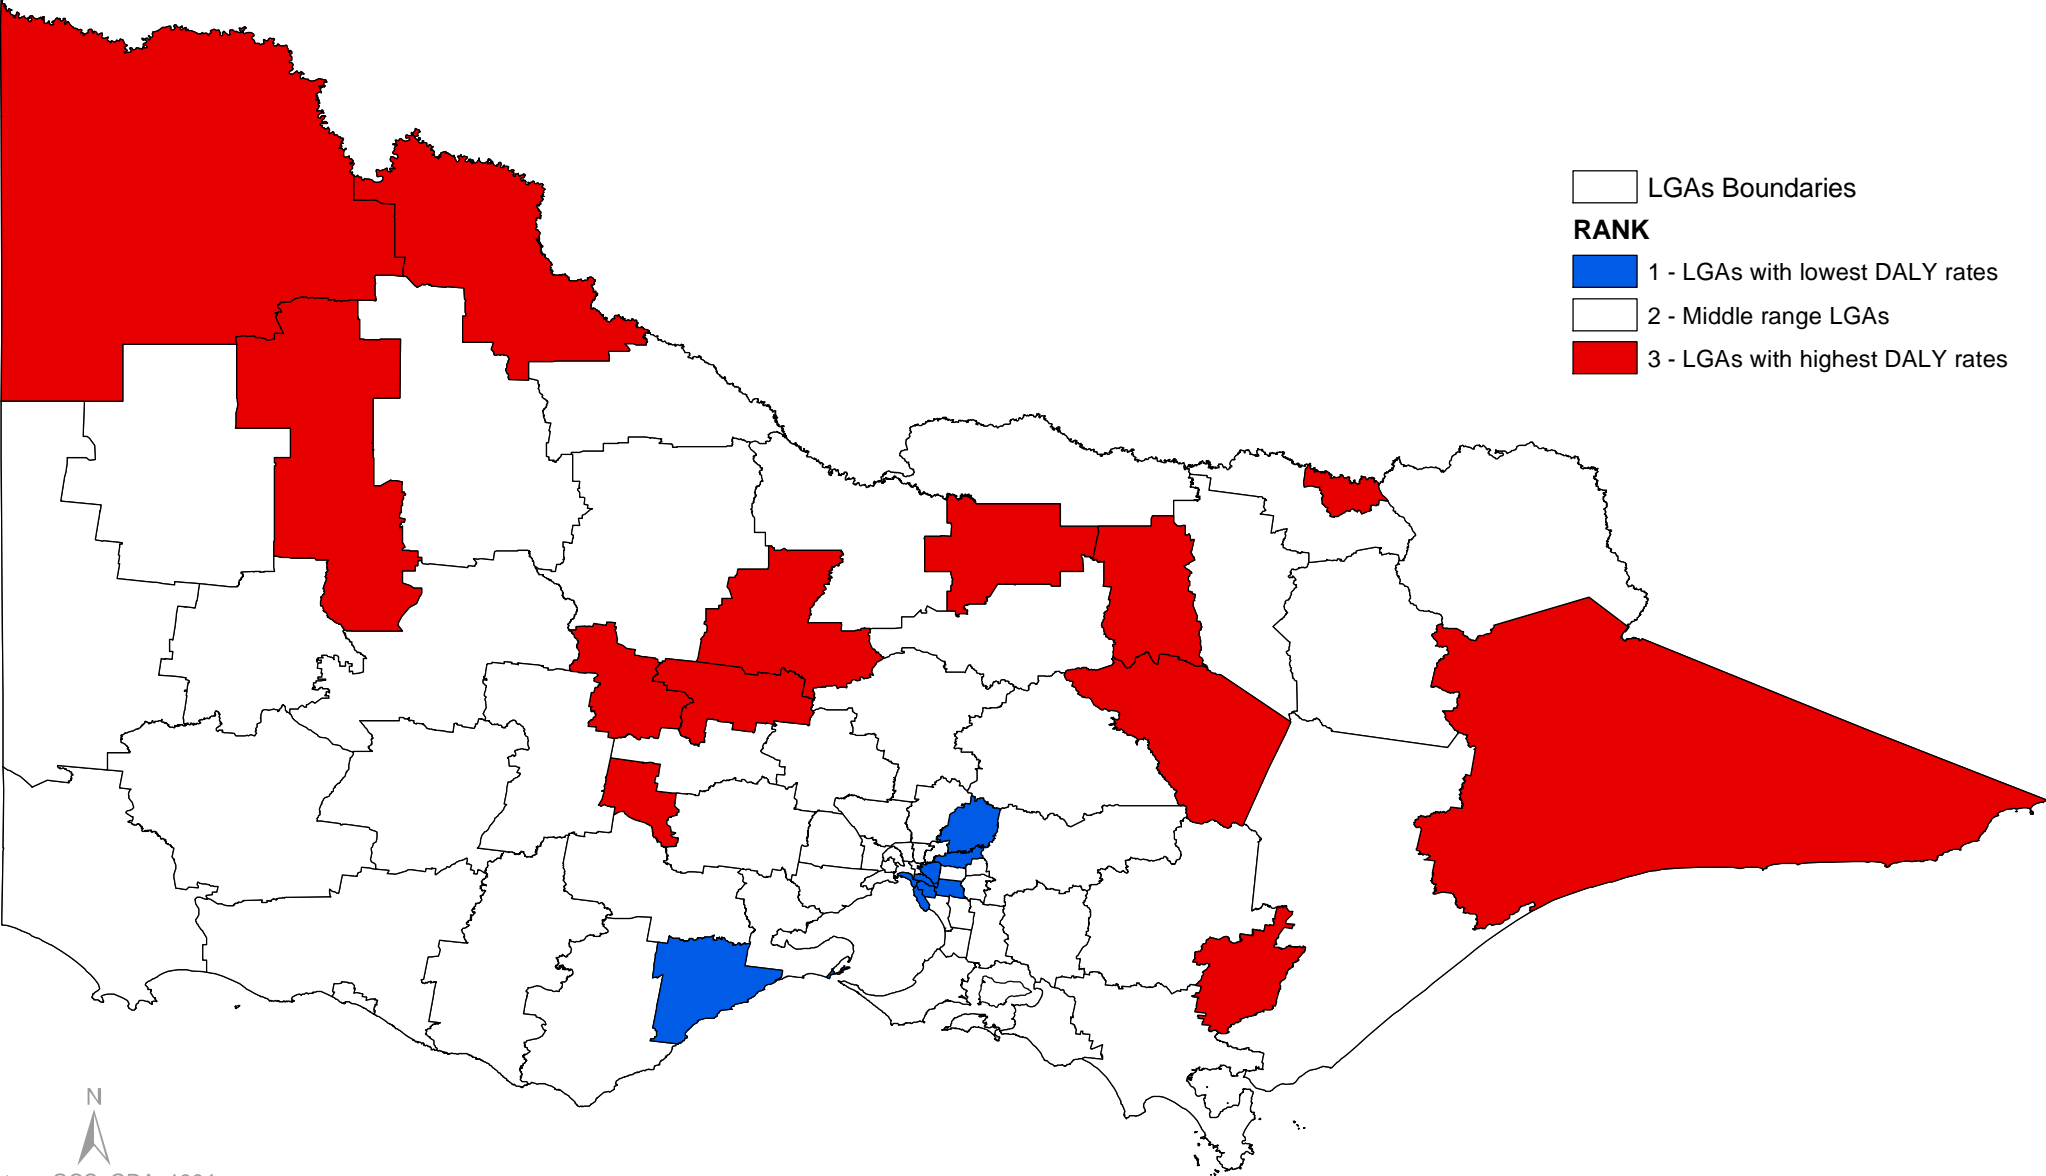

Male Cancer DALY rates by LGA, Victoria 2001

Datum: GCS_GDA_1994
Workforce Planning Branch
Department of Human Services
Disclaimer: Data and information
contained in this map is for
information purposes only.

0 25 50 100 150 200 Kilometers