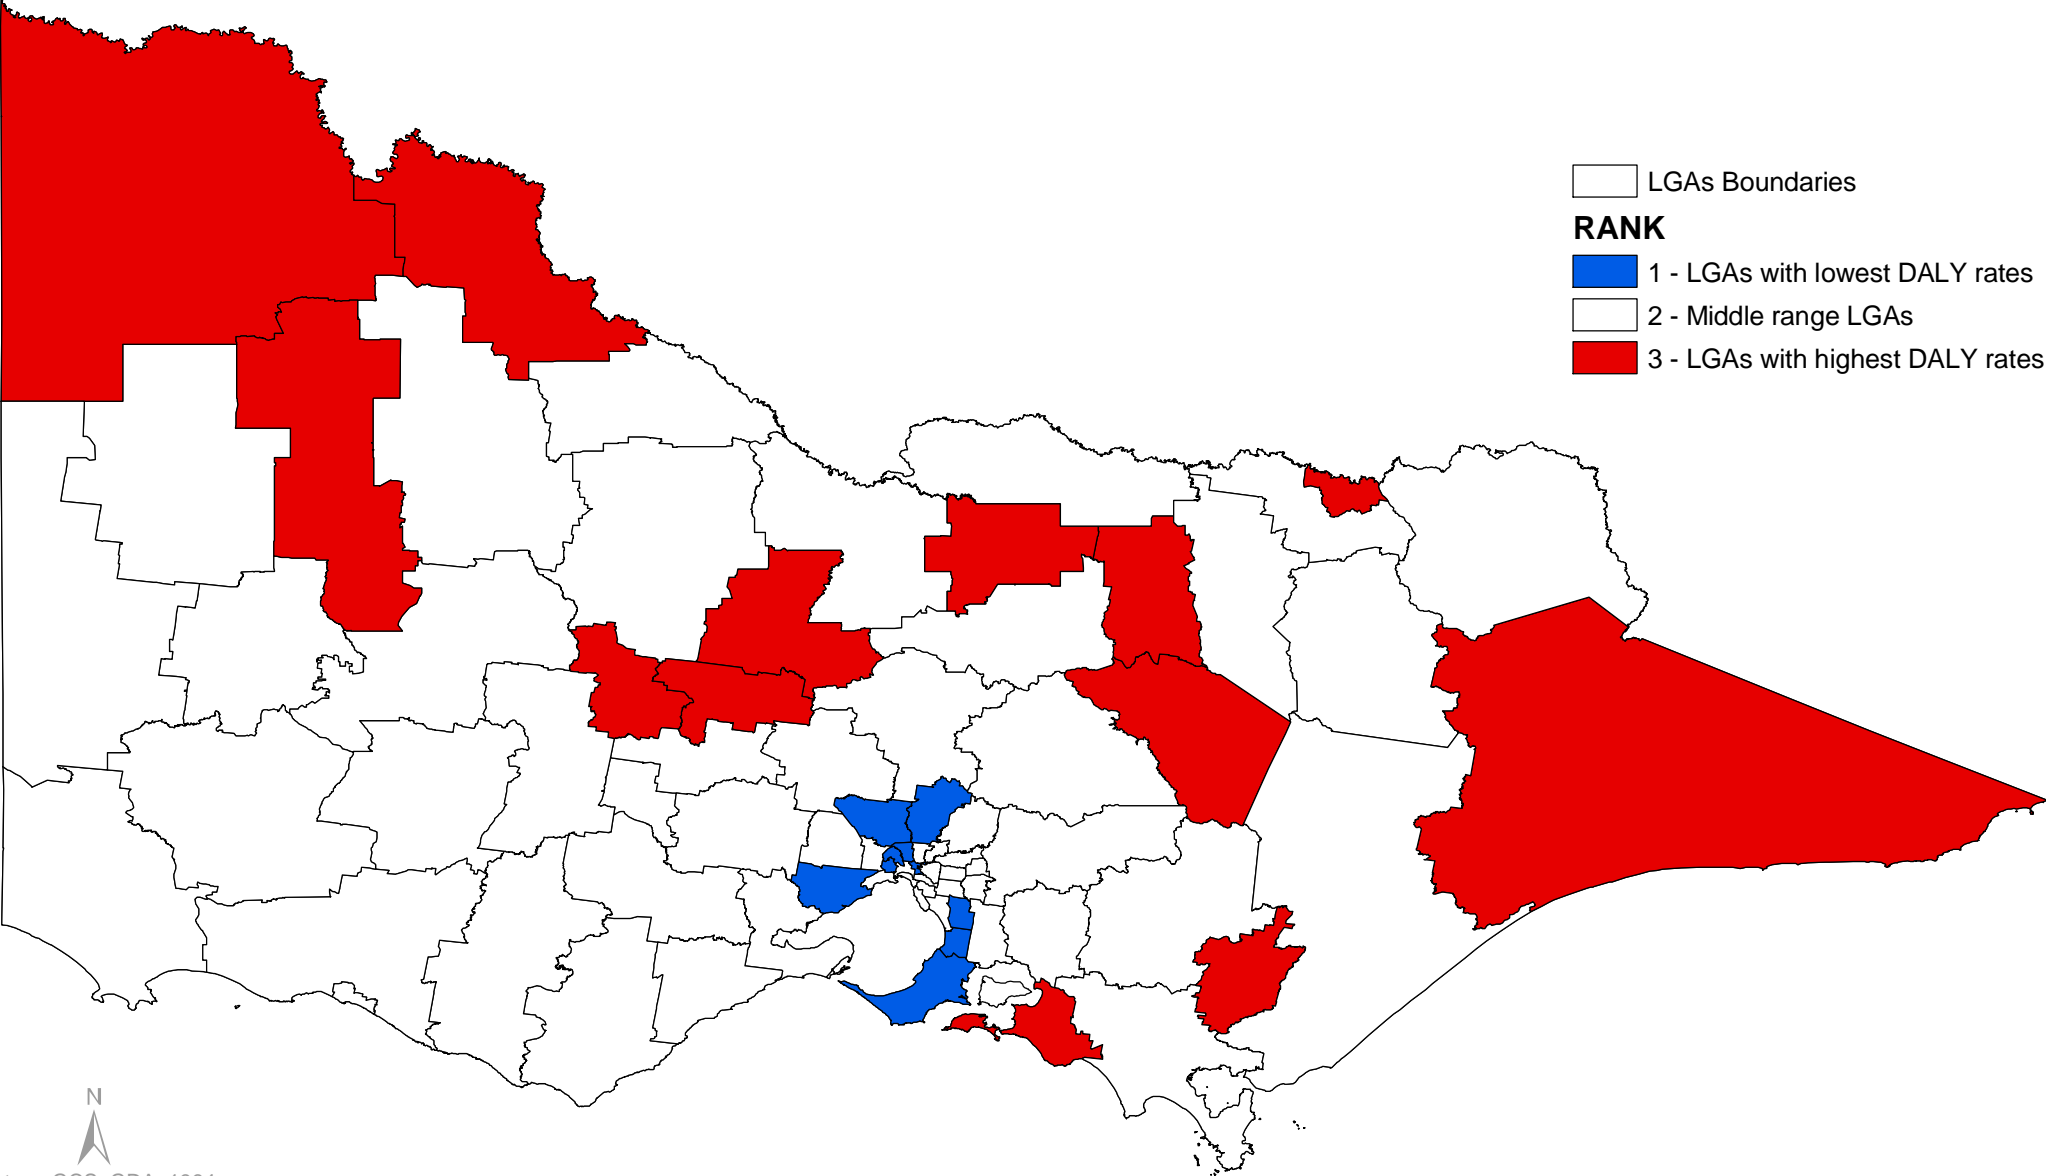

Female Cancer DALY rates by LGA, Victoria 2001

Datum: GCS_GDA_1994
Workforce Planning Branch
Department of Human Services
Disclaimer: Data and information
contained in this map is for
information purposes only.